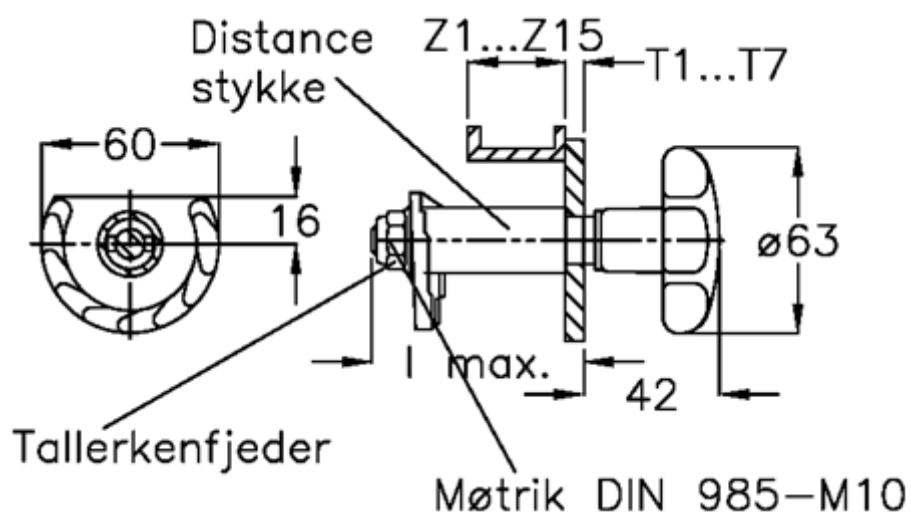

Data Sheet

Article number: 20894504

Description: E+G Door lock
GN 117-SG-T5-Z4

Measures

Cam thickness = 9-18